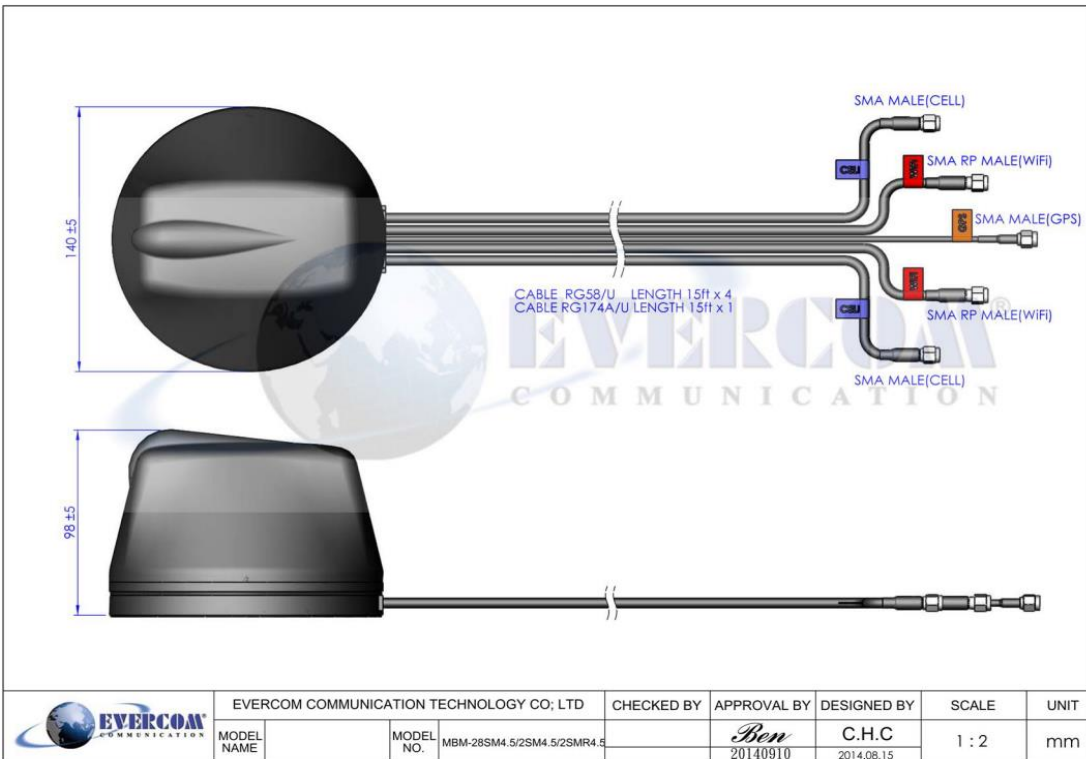

Connector : SMA, FME.....(Optional)

Cable : RG174 for GPS, RG58 or

Cable : CFD195...for other(Optional)

Polarization: Vertical

Material : ABS

Length: ϕ 140 x 87.5(L)cm

Color: Black / White

Weight:1066g

Mount: Roof / Magnet type

Temperature:-20°C to + 60°C

© 2016 EVERCOM COMMUNICAITON TECHNOLOGY CO., LTD.

No.108 Jiesin St. Taoyuan District Taoyuan City 33063, Taiwan R.O.C.

Tel: +886-3-376-5678 Fax: +886-3-376-5319 E-Mail: service@evercomtech.com

ISO 9001

THE FASTEST CONNECTION IS HERE.

4G

THE FASTEST CONNECTION IS HERE.

4G+

1 Active Ch/Trace 2 Response 3 Stimulus 4 Mkr/Analysis 5 Instr State

- System
- Print
- Abort Printing
- Printer Setup...
- Invert Image ON
- Dump Screen Image...
- Multiport Test Set Setup
- Misc Setup
- Backlight ON
- Firmware Revision