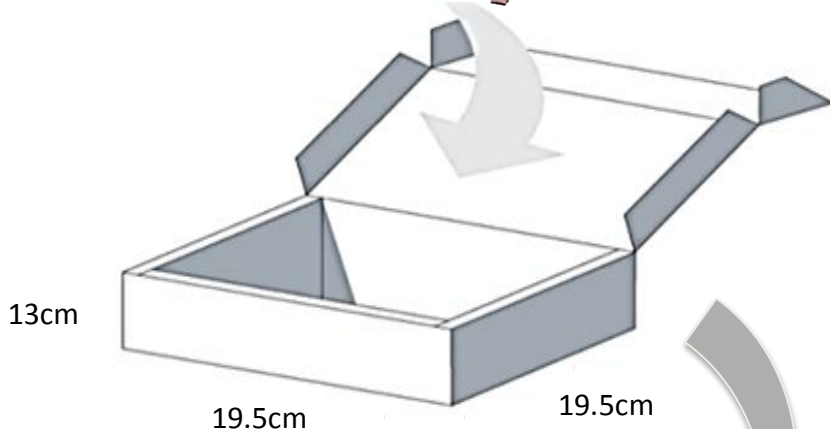

Packaging

Each antenna pack in a
inner white box

10 PCS Per Carton

Carton Dimensions:69*40.6*21.2cm

ISO 9001

Antenna Applications