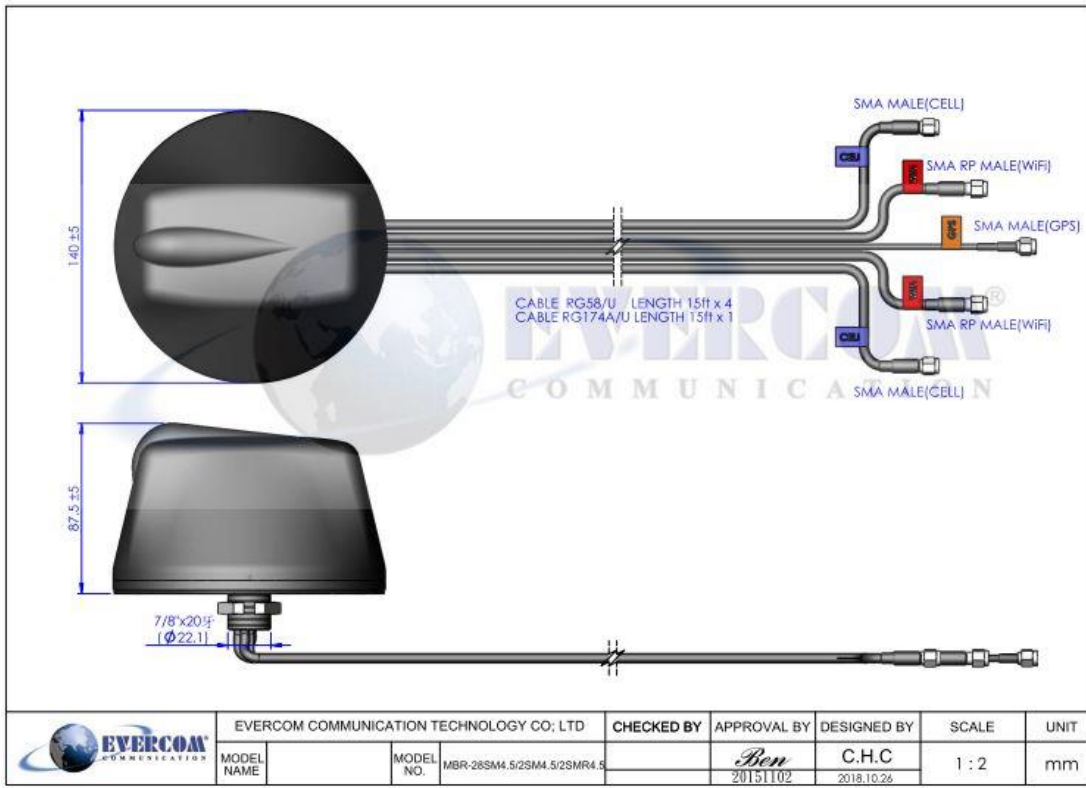

Connector : SMA, FME.....(Optional)

Cable : RG174 for GPS, RG58 or

Cable : CFD195...for other(Optional)

Polarization: Vertical

Material : ABS

Length: ϕ 140 x 87.5(L)cm

Color: Black / White

Weight:1066g

ISO 9001

THE FASTEST CONNECTION IS HERE.

4G

THE FASTEST CONNECTION IS HERE.

4G+

1 Active Ch/Trace 2 Response 3 Stimulus 4 Mkr/Analysis 5 Instr State

- System
- Print
- Abort Printing
- Printer Setup...
- Invert Image ON
- Dump Screen Image...
- Multiport Test Set Setup
- Misc Setup
- Backlight ON
- Firmware Revision