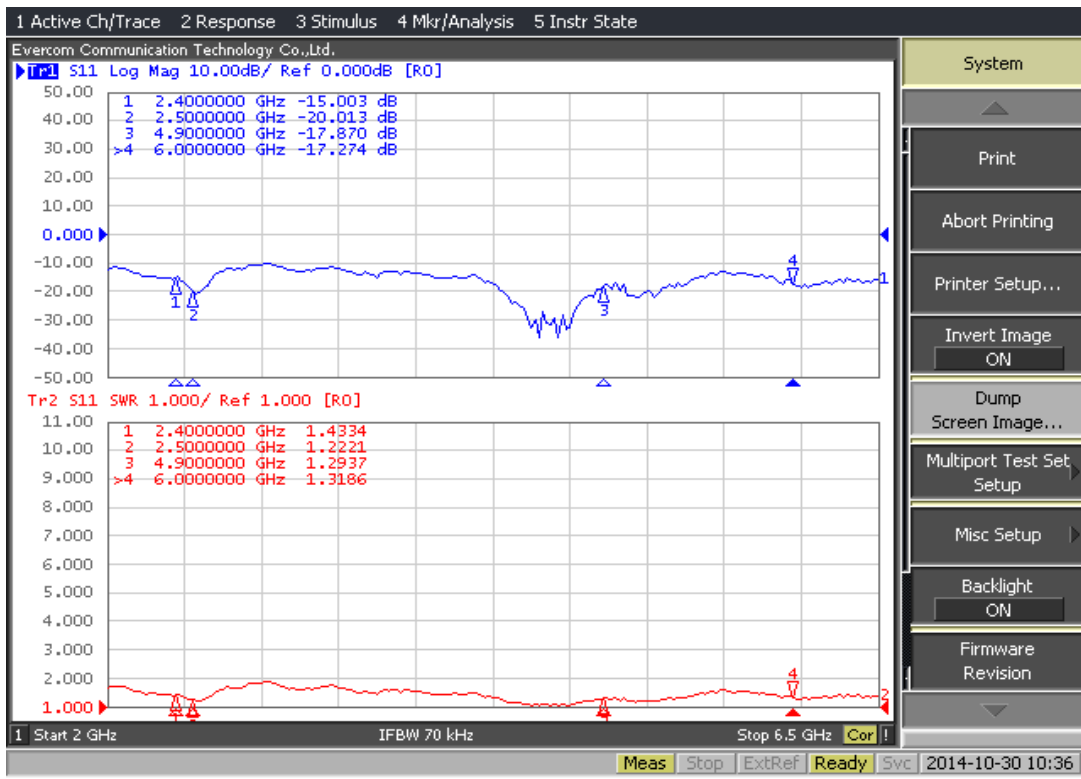

System

Print

Abort Printing

Printer Setup...

Invert Image ON

Dump Screen Image...

Multiport Test Set Setup

Misc Setup

Backlight ON

Firmware Revision