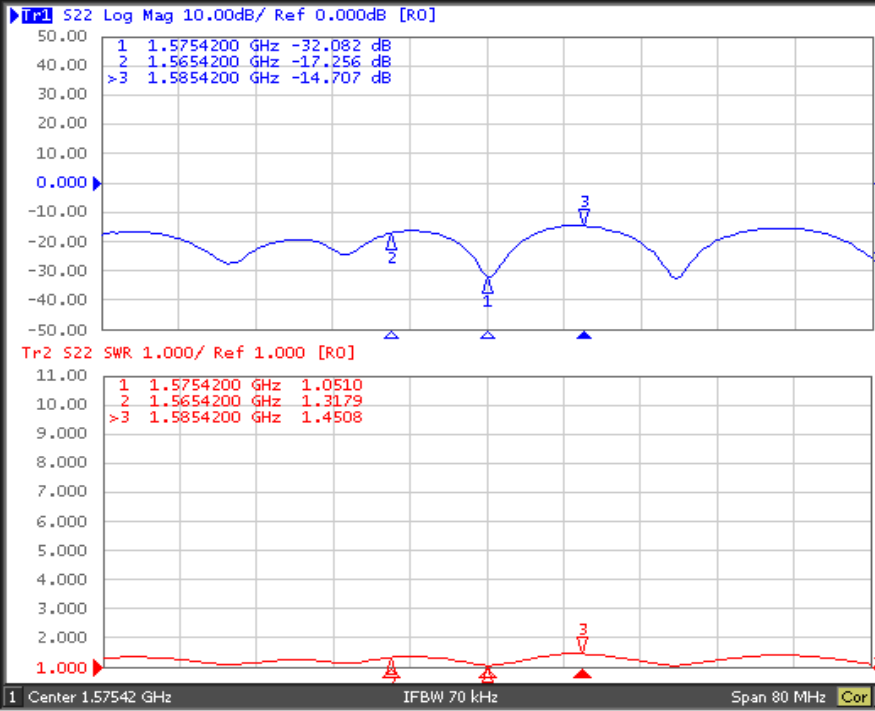

Connector : SMA, FME.....(Optional)

Cable : RG174 for GPS, RG58 or

Cable : CFD195...for other(Optional)

Polarization: Vertical

Material : ABS

Length: ϕ 140 x 87.5(L)cm

Color: Black / White

Weight:1066g

ISO 9001

THE FASTEST CONNECTION IS HERE.

4G

THE FASTEST CONNECTION IS HERE.

4G+

1 Active Ch/Trace 2 Response 3 Stimulus 4 Mkr/Analysis 5 Instr State

- System
- Print
- Abort Printing
- Printer Setup...
- Invert Image ON
- Dump Screen Image...
- Multiport Test Set Setup
- Misc Setup
- Backlight ON
- Firmware Revision

Meas Stop ExtRef Ready Svc 2014-10-30 09:34

THE FASTEST CONNECTION IS HERE

System

Print

Abort Printing

Printer Setup...

Invert Image ON

Dump Screen Image...