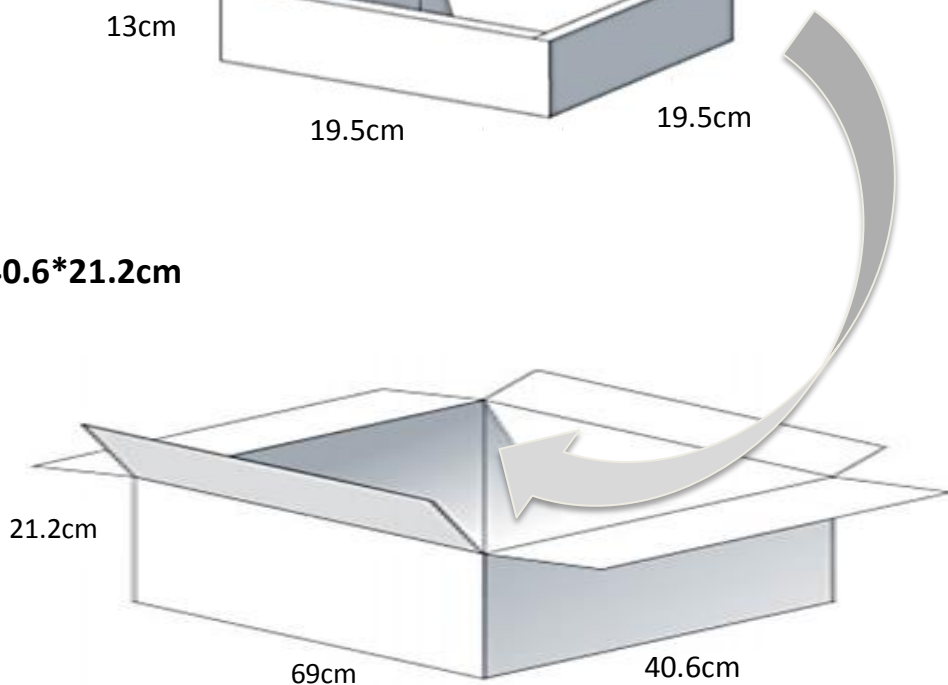

Invert Image ON

Dump Screen Image...

Multiport Test Set Setup

Misc Setup

Backlight ON

Firmware Revision

THE FASTEST
CONNECTION
IS HERE.

4G+

Packaging

Each antenna pack in a
inner white box

10 PCS Per Carton

Carton Dimensions:69*40.6*21.2cm

ISO 9001

Antenna Applications