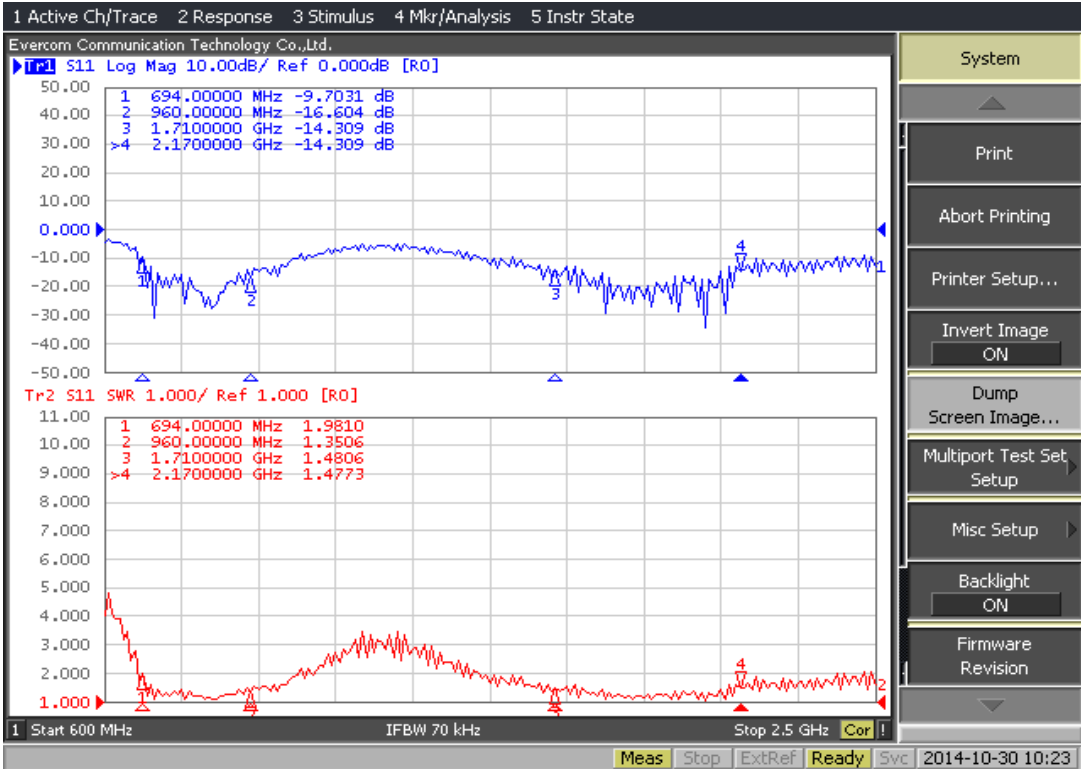

ISO 9001

THE FASTEST CONNECTION IS HERE.

4G

THE FASTEST CONNECTION IS HERE.

4G+

1 Active Ch/Trace 2 Response 3 Stimulus 4 Mkr/Analysis 5 Instr State

- System
- Print
- Abort Printing
- Printer Setup...
- Invert Image ON
- Dump Screen Image...
- Multiport Test Set Setup
- Misc Setup
- Backlight ON
- Firmware Revision

Meas Stop ExtRef Ready Svc 2014-10-30 09:34

THE FASTEST CONNECTION IS HERE

System

Print

Abort Printing

Printer Setup...

Invert Image ON

Dump Screen Image...