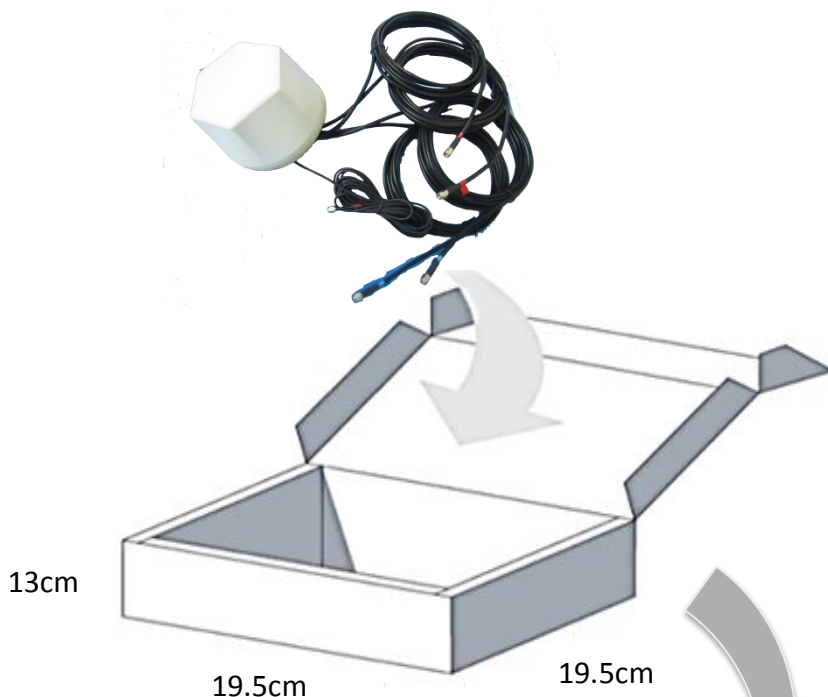

Packaging

Each antenna pack in a
inner white box