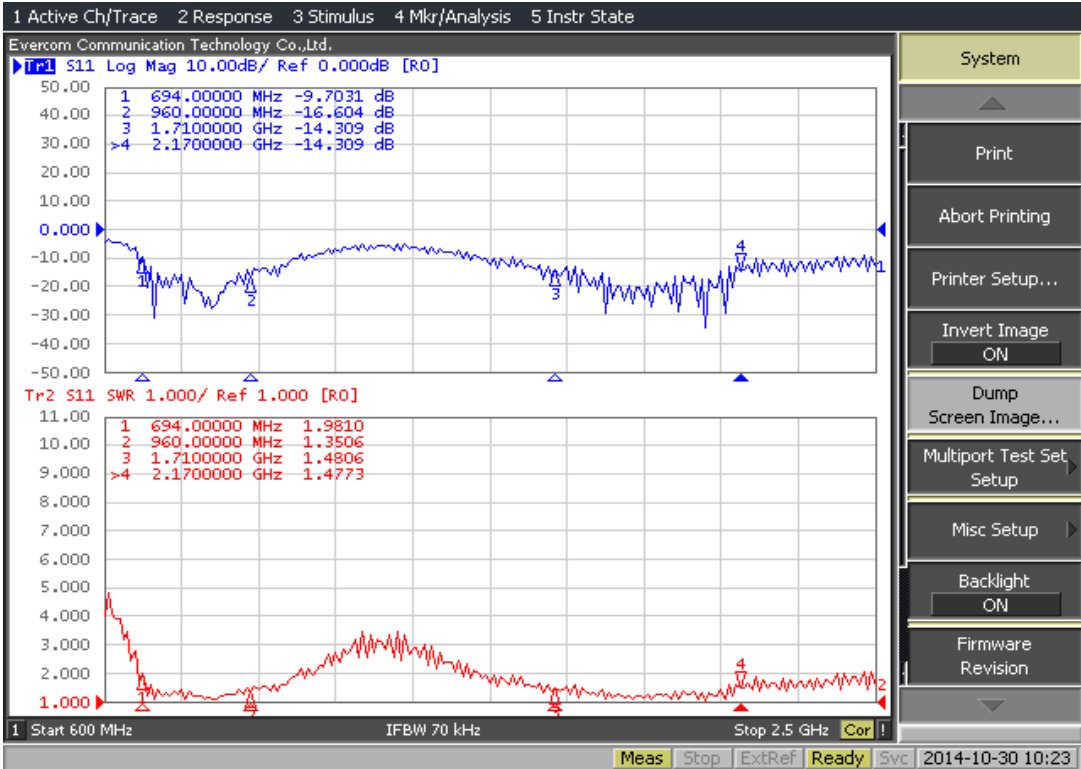

## WG-MBR-76

New

Frequency :694-960/1710-2170/1575.42/2400-2500/4900-6000MHZ

Gain : 2.5dBi for cellular, 27dB for GPS

V.S.W.R : <2:1

Impedance : 50 ohm

Connector : SMA, FME.....(Optional)

Polarization: Vertical

Material : ABS

Length:  $\varnothing$ 131 x 82(L)cm

Cable : RG174 for GPS, RG58 or CFD195...for other(Optional)

Color: White /Black

Mount: Roof type

Weight:  $\approx$  1200g

Temperature:-20°C to + 60°C

© 2016 EVERCOM COMMUNICAITON TECHNOLOGY CO., LTD.

THE FASTEST CONNECTION IS HERE

System

Print

Abort Printing

Printer Setup...

Invert Image ON

Dump Screen Image...

Multiport Test Set Setup