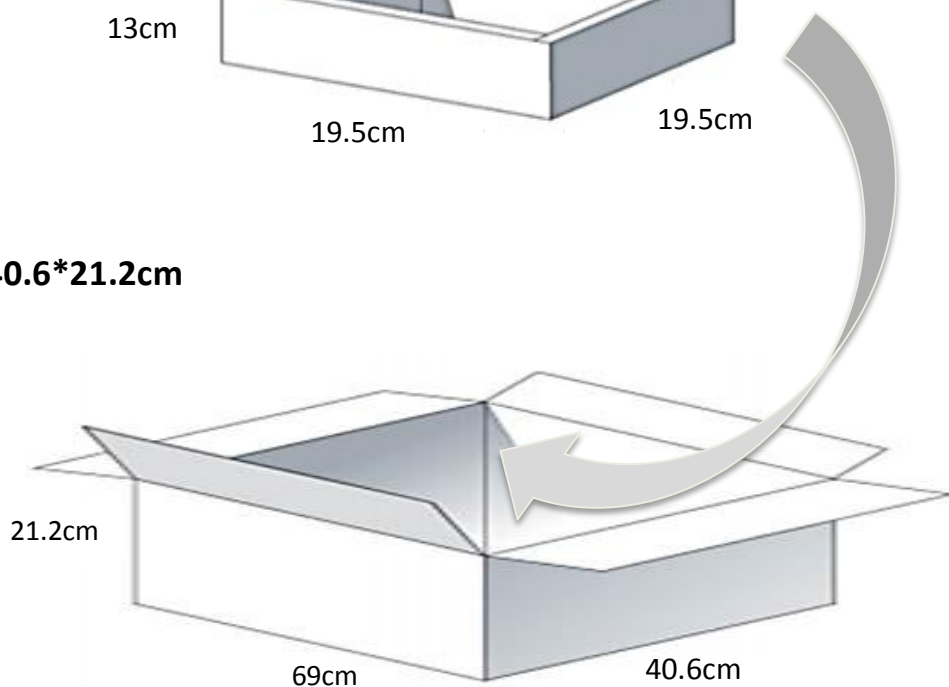

## Packaging

Each antenna pack in a  
inner white box

10 PCS Per Carton

Carton Dimensions:69\*40.6\*21.2cm

ISO 9001