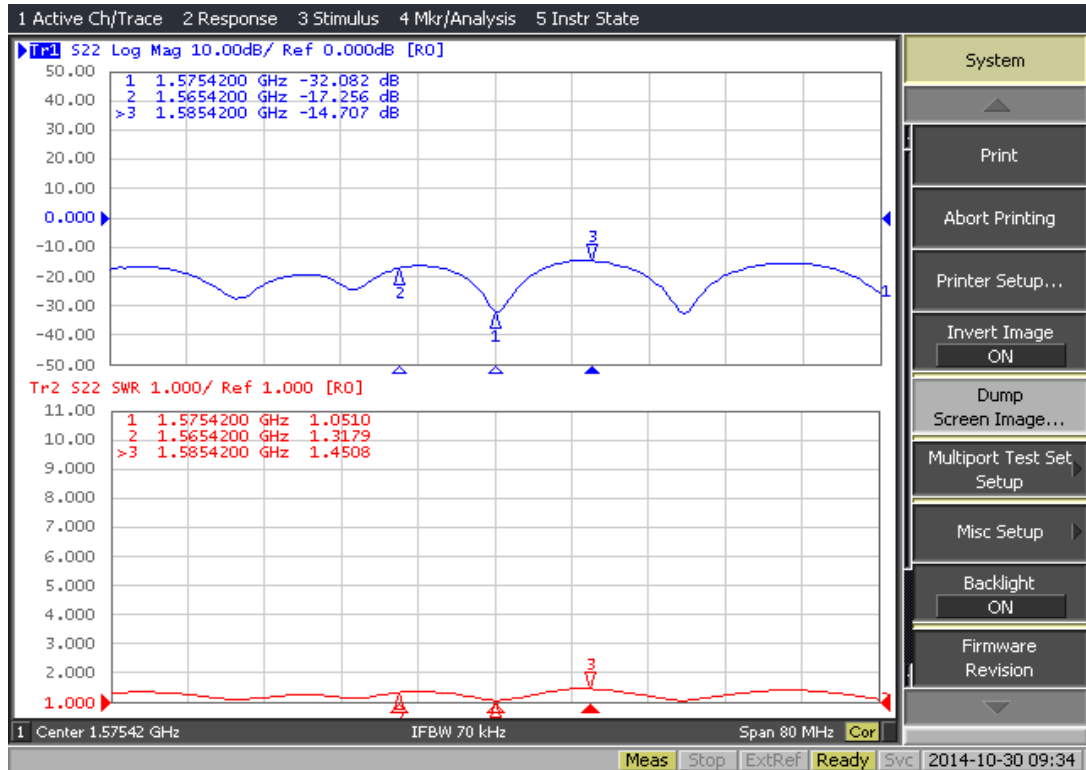

THE FASTEST CONNECTION IS HERE.