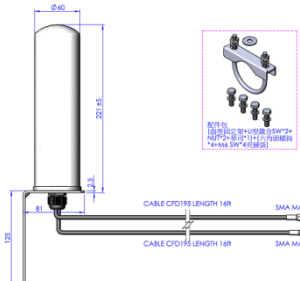

Cable: CFD 195 (Optional)

Material: ABS

Length: 222\* 60 mm

Color: Light Gray

Mounting: L Type Mount

Weight: 1.02kgs

Temperature: -20°C to + 60°C

© 2018 EVERCOM COMMUNICAITON TECHNOLOGY CO., LTD.

## Packaging

Each antenna pack in a inner white box

20 PCS Per Carton  
Carton Dimensions: 56\*32\*46cm