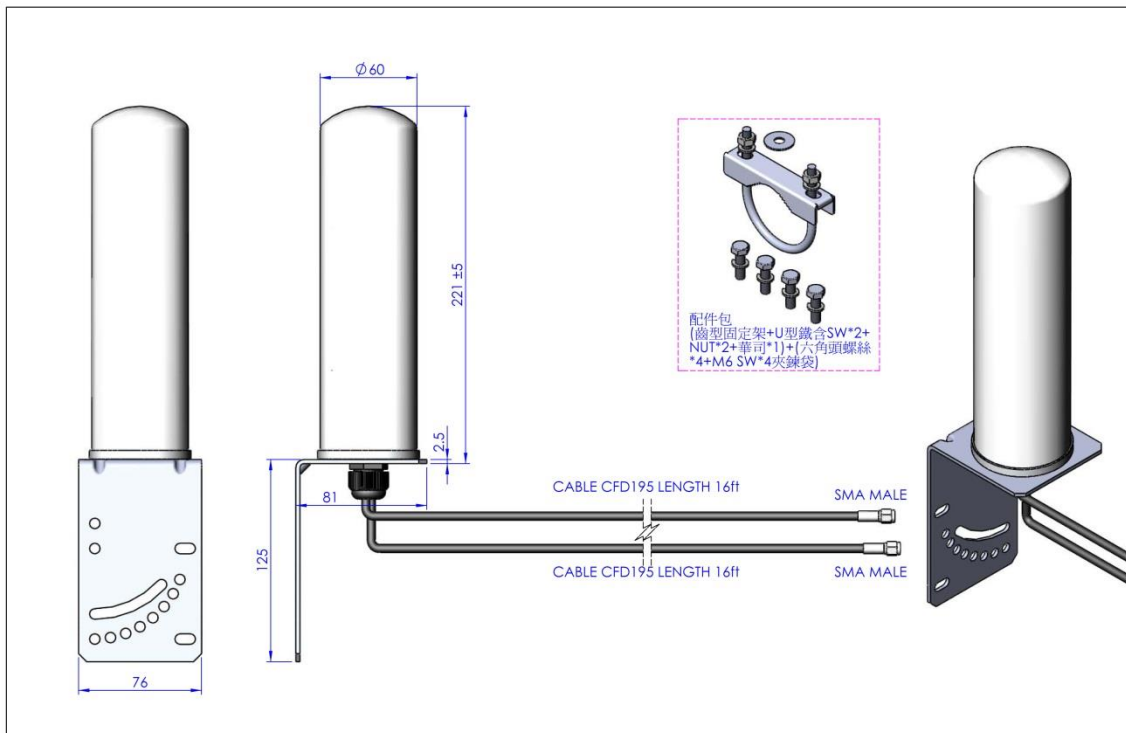

EVERCOM COMMUNICATION TECHNOLOGY CO.; LTD			CHECKED BY	APPROVAL BY	DESIGNED BY	SCALE	UNIT
	MODEL NAME	MODEL NO.	UMB-OM90-KIT/195SM4.8			C.H.C 2017.06.31	1:2	mm