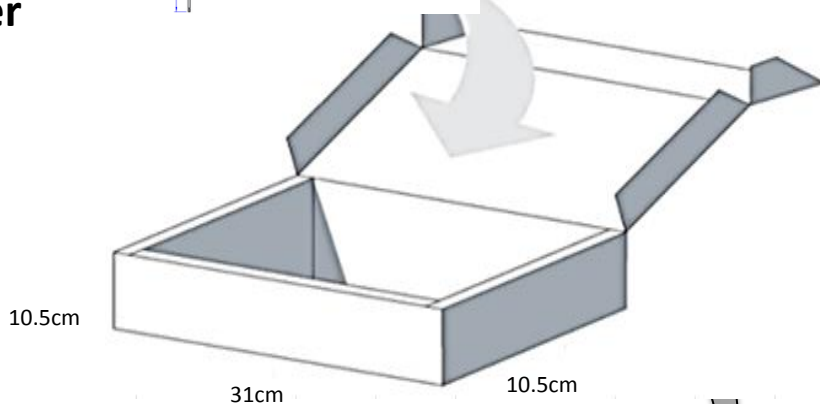

Packaging

Each antenna pack in a inner white box