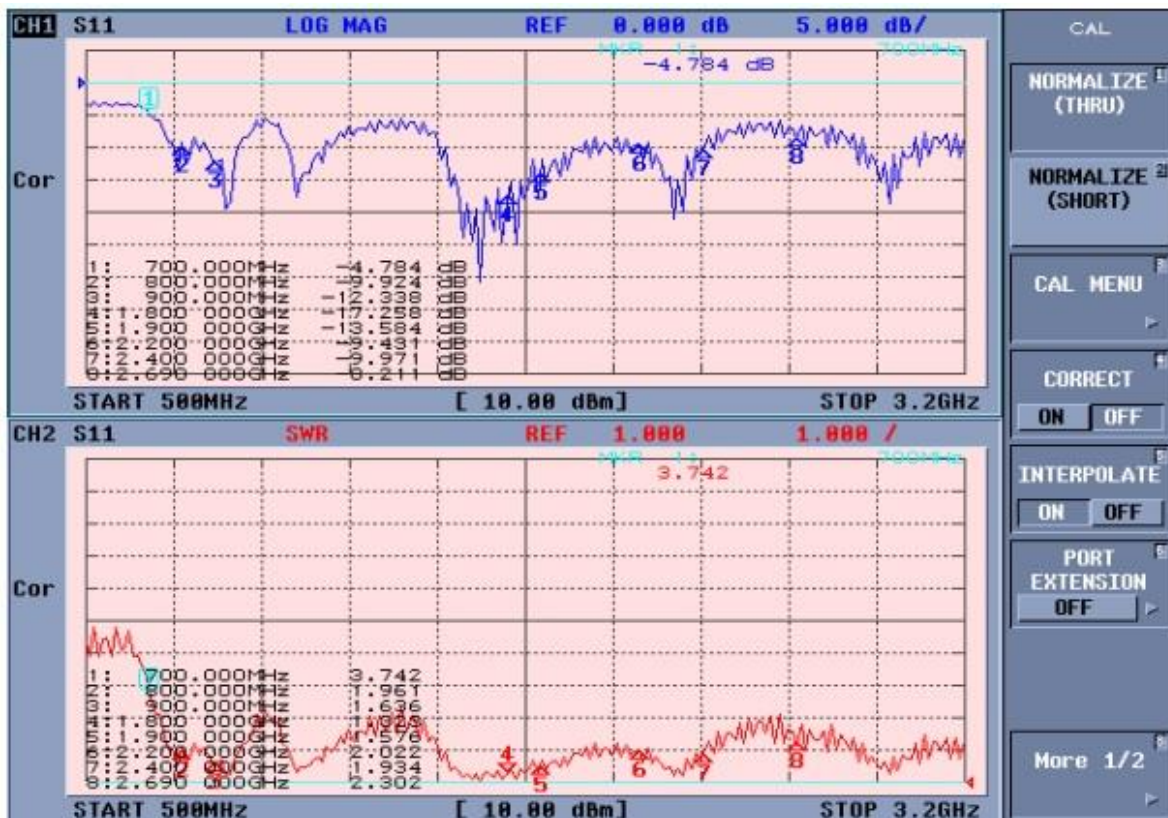

Cable: CFD 195 (Optional)

Material: ABS

Length: 222\* 60 mm

Color: Light Gray

Mounting: L Type Mount

Weight: 1.02kgs

Temperature: -20°C to + 60°C

© 2018 EVERCOM COMMUNICAITON TECHNOLOGY CO., LTD.

THE FASTEST  
CONNECTION  
IS HERE.

4G+