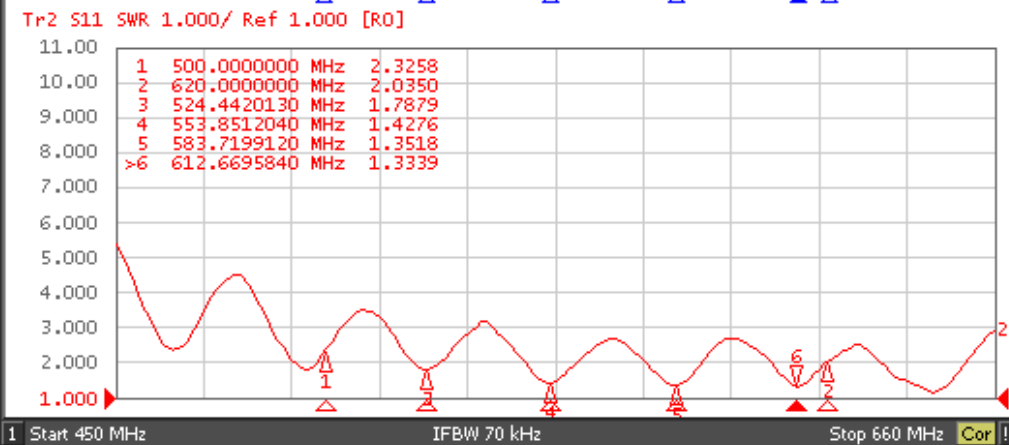

EVERCOM COMMUNICATION TECHNOLOGY CO; LTD			CHECKED BY	APPROVAL BY	DESIGNED BY	SCALE	UNIT
	MODEL NAME	MODEL NO.	TV-M80F-M3		<i>Ben</i> 20170524	C.H.C 2017.05.16	1:2	mm

1 Active Ch/Trace 2 Response 3 Stimulus 4 Mkr/Analysis 5 Instr State