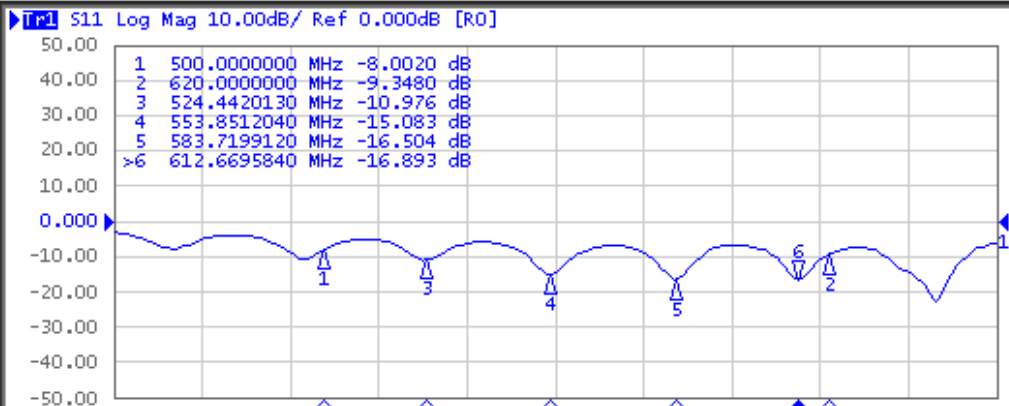

Material : Copper/ TPR/ Steel

Cable : RG 59 (Optional)

Weight : 440g

Dimension : 131 x 80 x 18mm

Mounting : Magnet Type

Color : Black

Polarization : Vertical

Temperature : -30°C to +60°C

1 Active Ch/Trace 2 Response 3 Stimulus 4 Mkr/Analysis 5 Instr State

System

Print

Abort Printing

Printer Setup...

Invert Image

ON

Dump