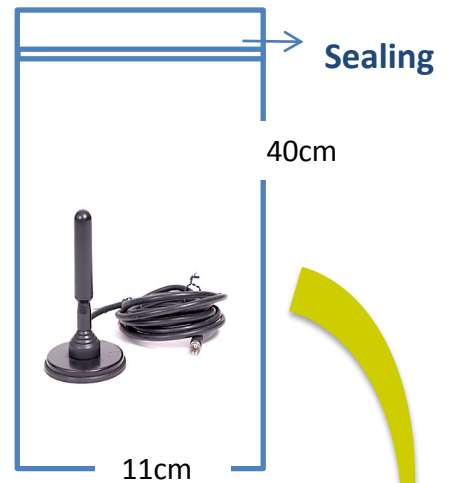

The World Wide Leader in Antenna

Packaging

***1 pc Antenna
PE bag/ each**