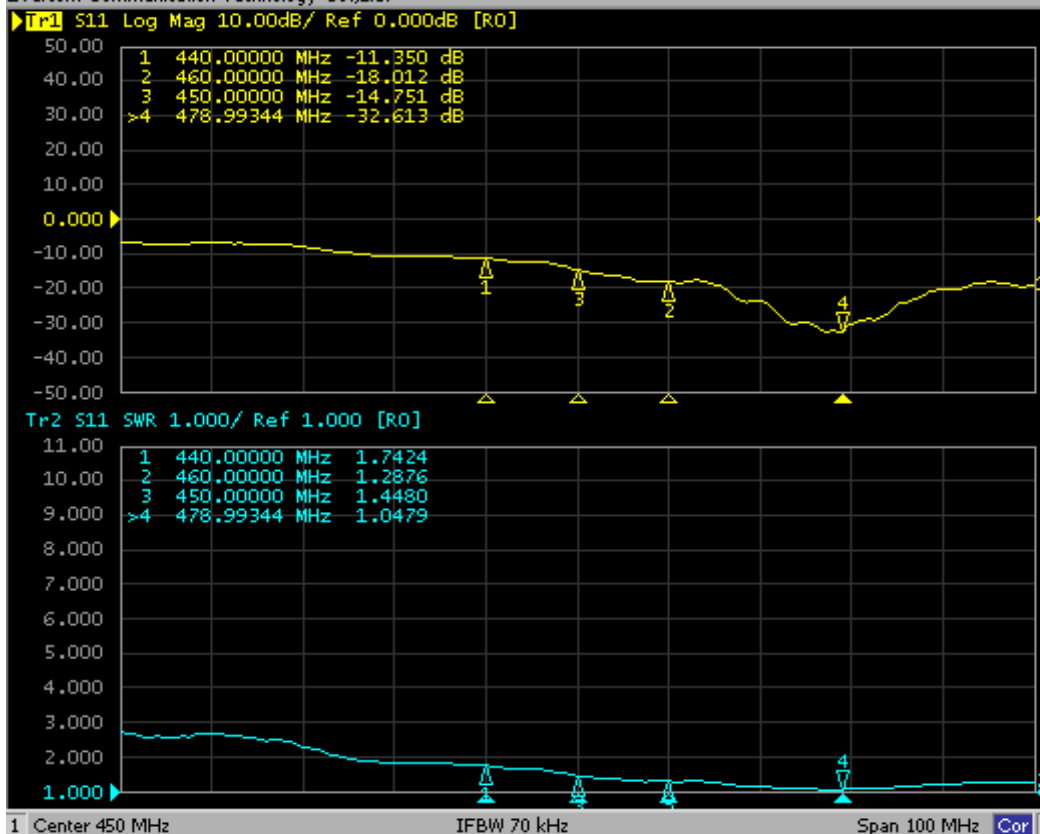

System

Print

Abort Printing

Printer Setup...

Invert Image ON

Dump Screen Image...

Multiport Test Set Setup

Misc Setup

Backlight ON

Firmware Revision