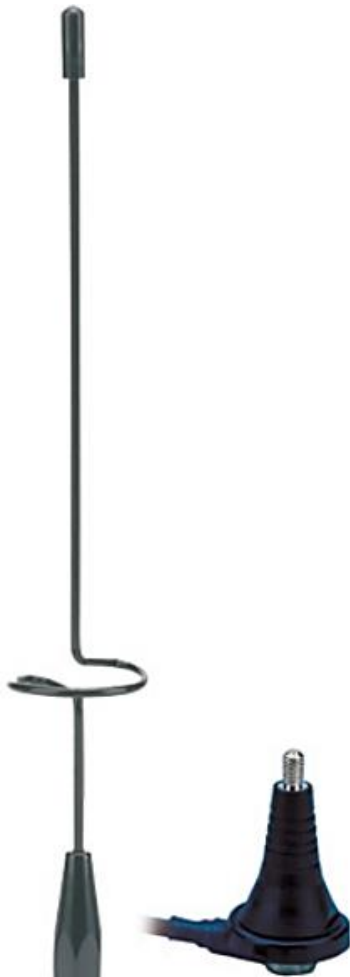

The World Wide Leader in Antenna

GSM Car Roof Antenna

TC-207

Frequency : 860~960MHz

Gain : 3dB

V.S.W.R : <1.5:1

Impedance : 50 ohm

Connector : SMA,FME...(Optional)

Cable : RG58

Material : Steel/Copper/PVC

Weight : ≐ 240g

Length : 203mm

Color : Black

Mounting : Roof Type

Polarization: Vertical

Temperature :-20°C to +60°C