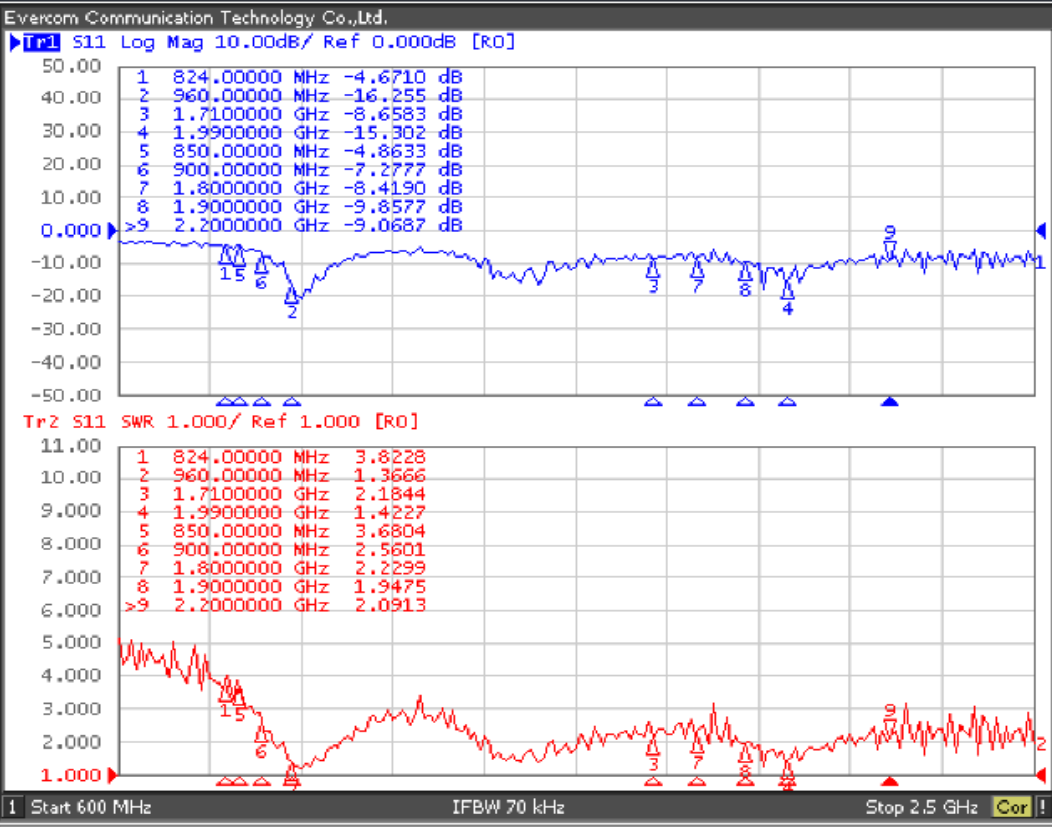

The World Wide Leader in Antenna

GSM Car Roof Antenna

TC-207

Frequency : 860~960MHz

Gain : 3dB

V.S.W.R : <1.5:1

Impedance : 50 ohm

Connector : SMA,FME...(Optional)

Cable : RG58

Material : Steel/Copper/PVC

Weight : ≐ 240g

Length : 203mm

Color : Black

Mounting : Roof Type

Polarization: Vertical

Temperature :-20°C to +60°C

1 Active Ch/Trace 2 Response 3 Stimulus 4 Mkr/Analysis 5 Instr State

System

Print

Abort Printing

Printer Setup...

Invert Image
ON

Dump
Screen Image...

Multiport Test Set
Setup