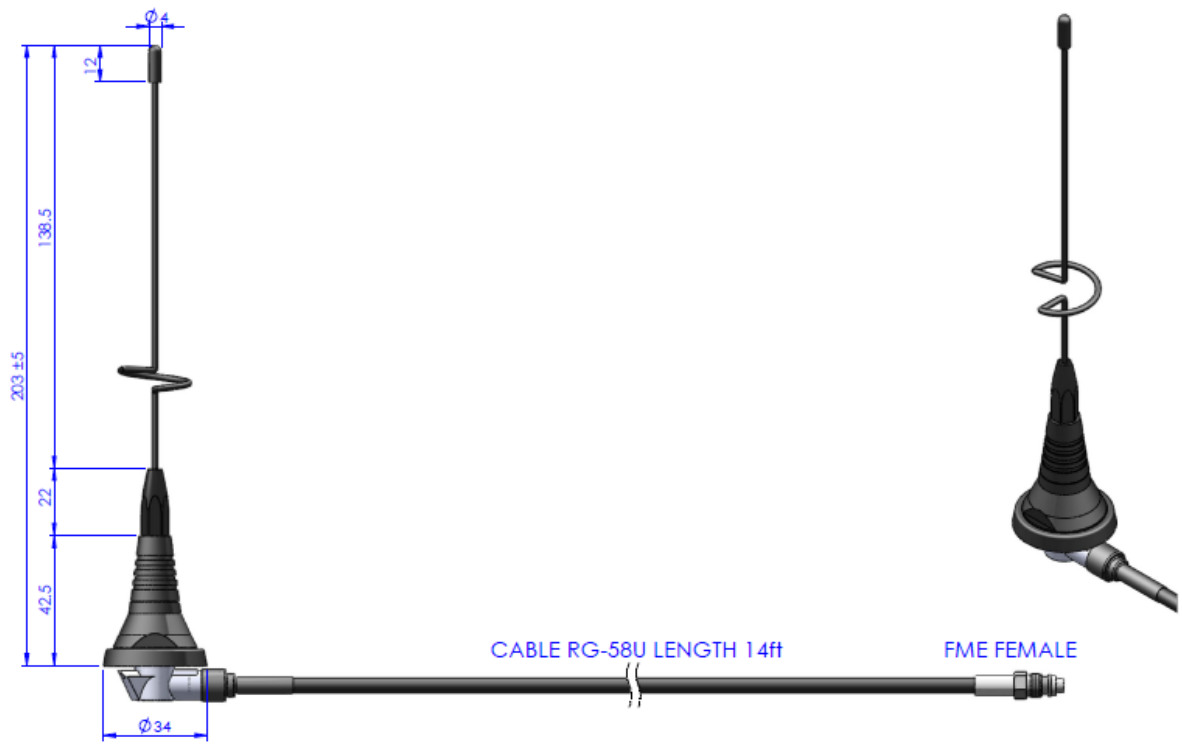

EVERCOM COMMUNICATION TECHNOLOGY CO.; LTD			CHECKED BY	APPROVAL BY	DESIGNED BY	SCALE	UNIT
MODEL NAME	MODEL NO.	TC-207			C.H.C	1:1	mm
					2011.12.02		

1 Active Ch/Trace 2 Response 3 Stimulus 4 Mkr/Analysis 5 Instr State

System

Print

Abort Printing

Printer Setup...

Invert Image
ON

Dump
Screen Image...

Multiport Test Set
Setup

Misc Setup

Backlight
ON

Firmware
Revision

Meas Stop ExtRef Ready Svc 2015-07-27 10:46