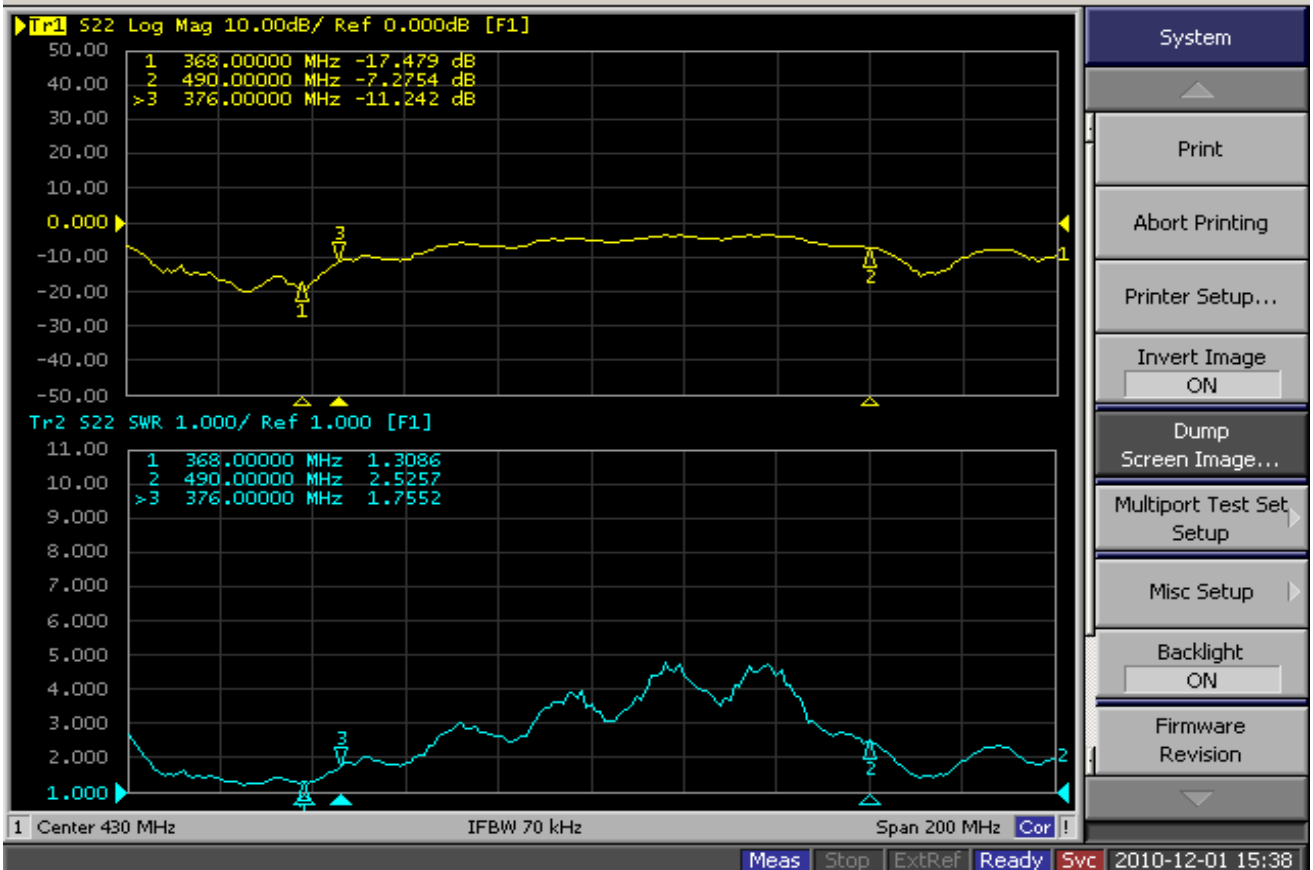

EVERCOM COMMUNICATION TECHNOLOGY CO.; LTD			CHECKED BY	APPROVAL BY	DESIGNED BY	SCALE	UNIT	
	MODEL NAME							1 : 2	mm

1 Active Ch/Trace 2 Response 3 Stimulus 4 Mkr/Analysis 5 Instr State