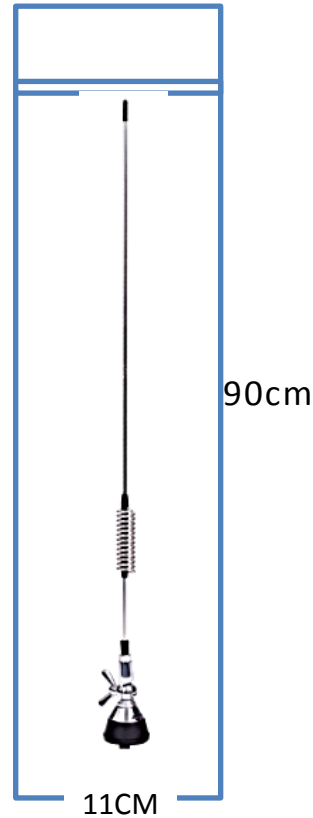

Connector : Roof Type

Impedance : 50 Ohms

Material : Copper/ ABS / SUS

Color : Black

Weight : 420g

Dimension : 799 x 42.5mm

Polarization : Vertical

Temperature : -20°C to +60°C

1 Active Ch/Trace 2 Response 3 Stimulus 4 Mkr/Analysis 5 Instr State

CB & VHF/UHF Series

The World Wide Leader in Antenna

Packaging

1 pcs Antenna /PE bag each

25 PCS Per Carton
Carton Dimensions:100*20*15cm