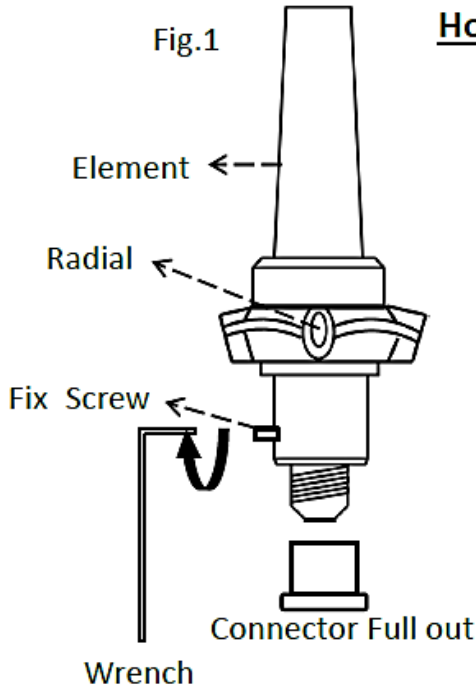

Misc Setup

Backlight
ON

Firmware Revision

Meas Stop ExtRef Ready Svc 2017-09-20 15:39

BS-101

INSTALLATION INSTRUCTION

Fig.1

How to Adjust of Model: BS-101

1. Unfasten the Fix-Screw at the low-end of Power Feeding Section. (Fig.1)
2. Then, pull out whole inside Wiring Assembly as shown on Fig.2
3. Please adjust length of L1, L2, and L3, according to the Cutting List. After L3 adjustment, such points are to be soldered correctly.
4. Insert whole Wiring Assembly into the Fiber Element and fasten the Fix Screw tightly.
5. Before insertion, silicone at the connector section will be recommended complete water proof.