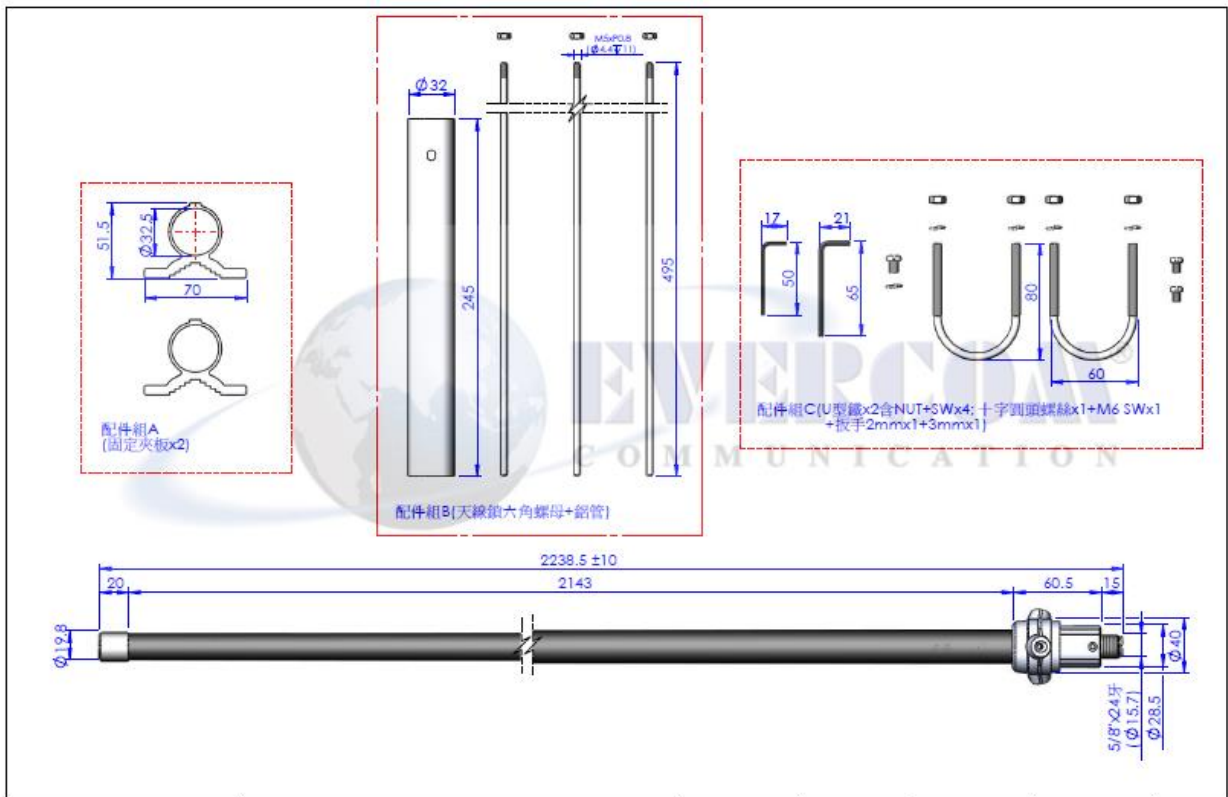

EVERCOM COMMUNICATION TECHNOLOGY CO.; LTD			CHECKED BY	APPROVAL BY	DESIGNED BY	SCALE	UNIT
	MODEL NAME	MODEL NO.	BS-101-1		<i>Ben</i> 20151217	C.H.C 2015.12.15	1 : 3	mm

1 Active Ch/Trace 2 Response 3 Stimulus 4 Mkr/Analysis 5 Instr State

Evercom Communication Technology Co.,Ltd.