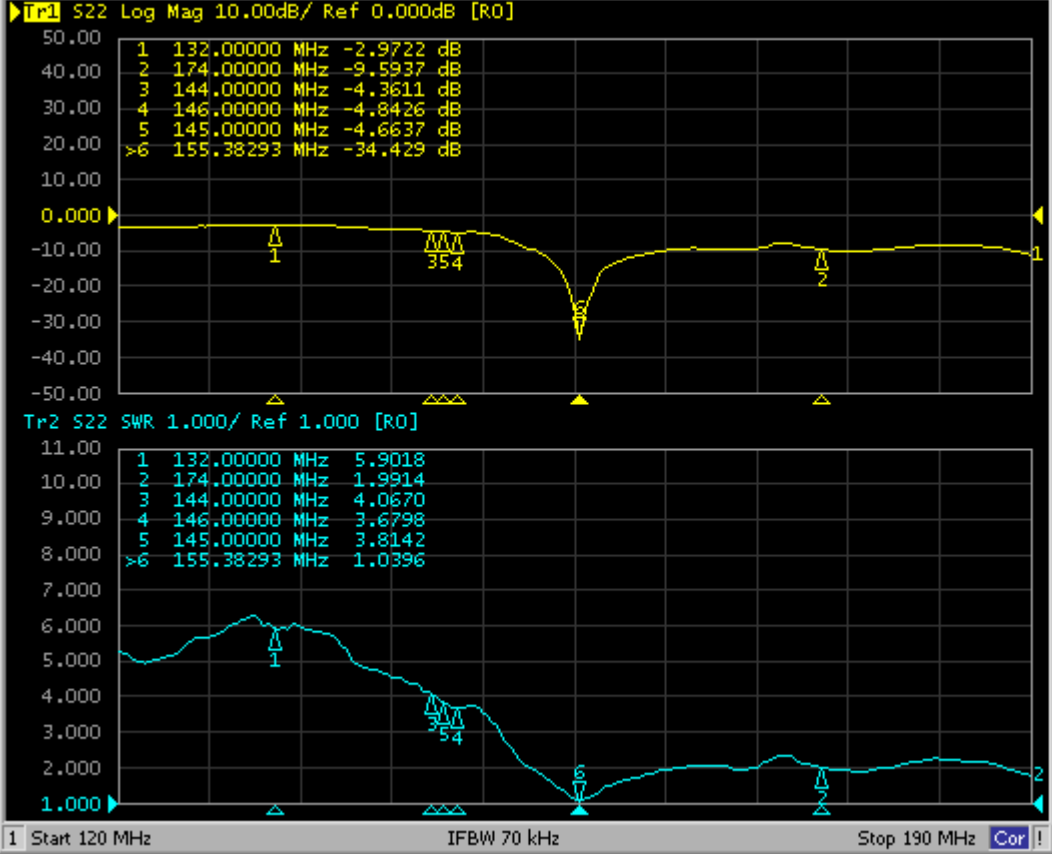

System

Print

Abort Printing

Printer Setup...

Invert Image
ON

Dump Screen Image...

Multiport Test Set Setup

Misc Setup

Backlight
ON

Firmware Revision

Meas Stop ExtRef Ready Svc 2017-09-20 15:39